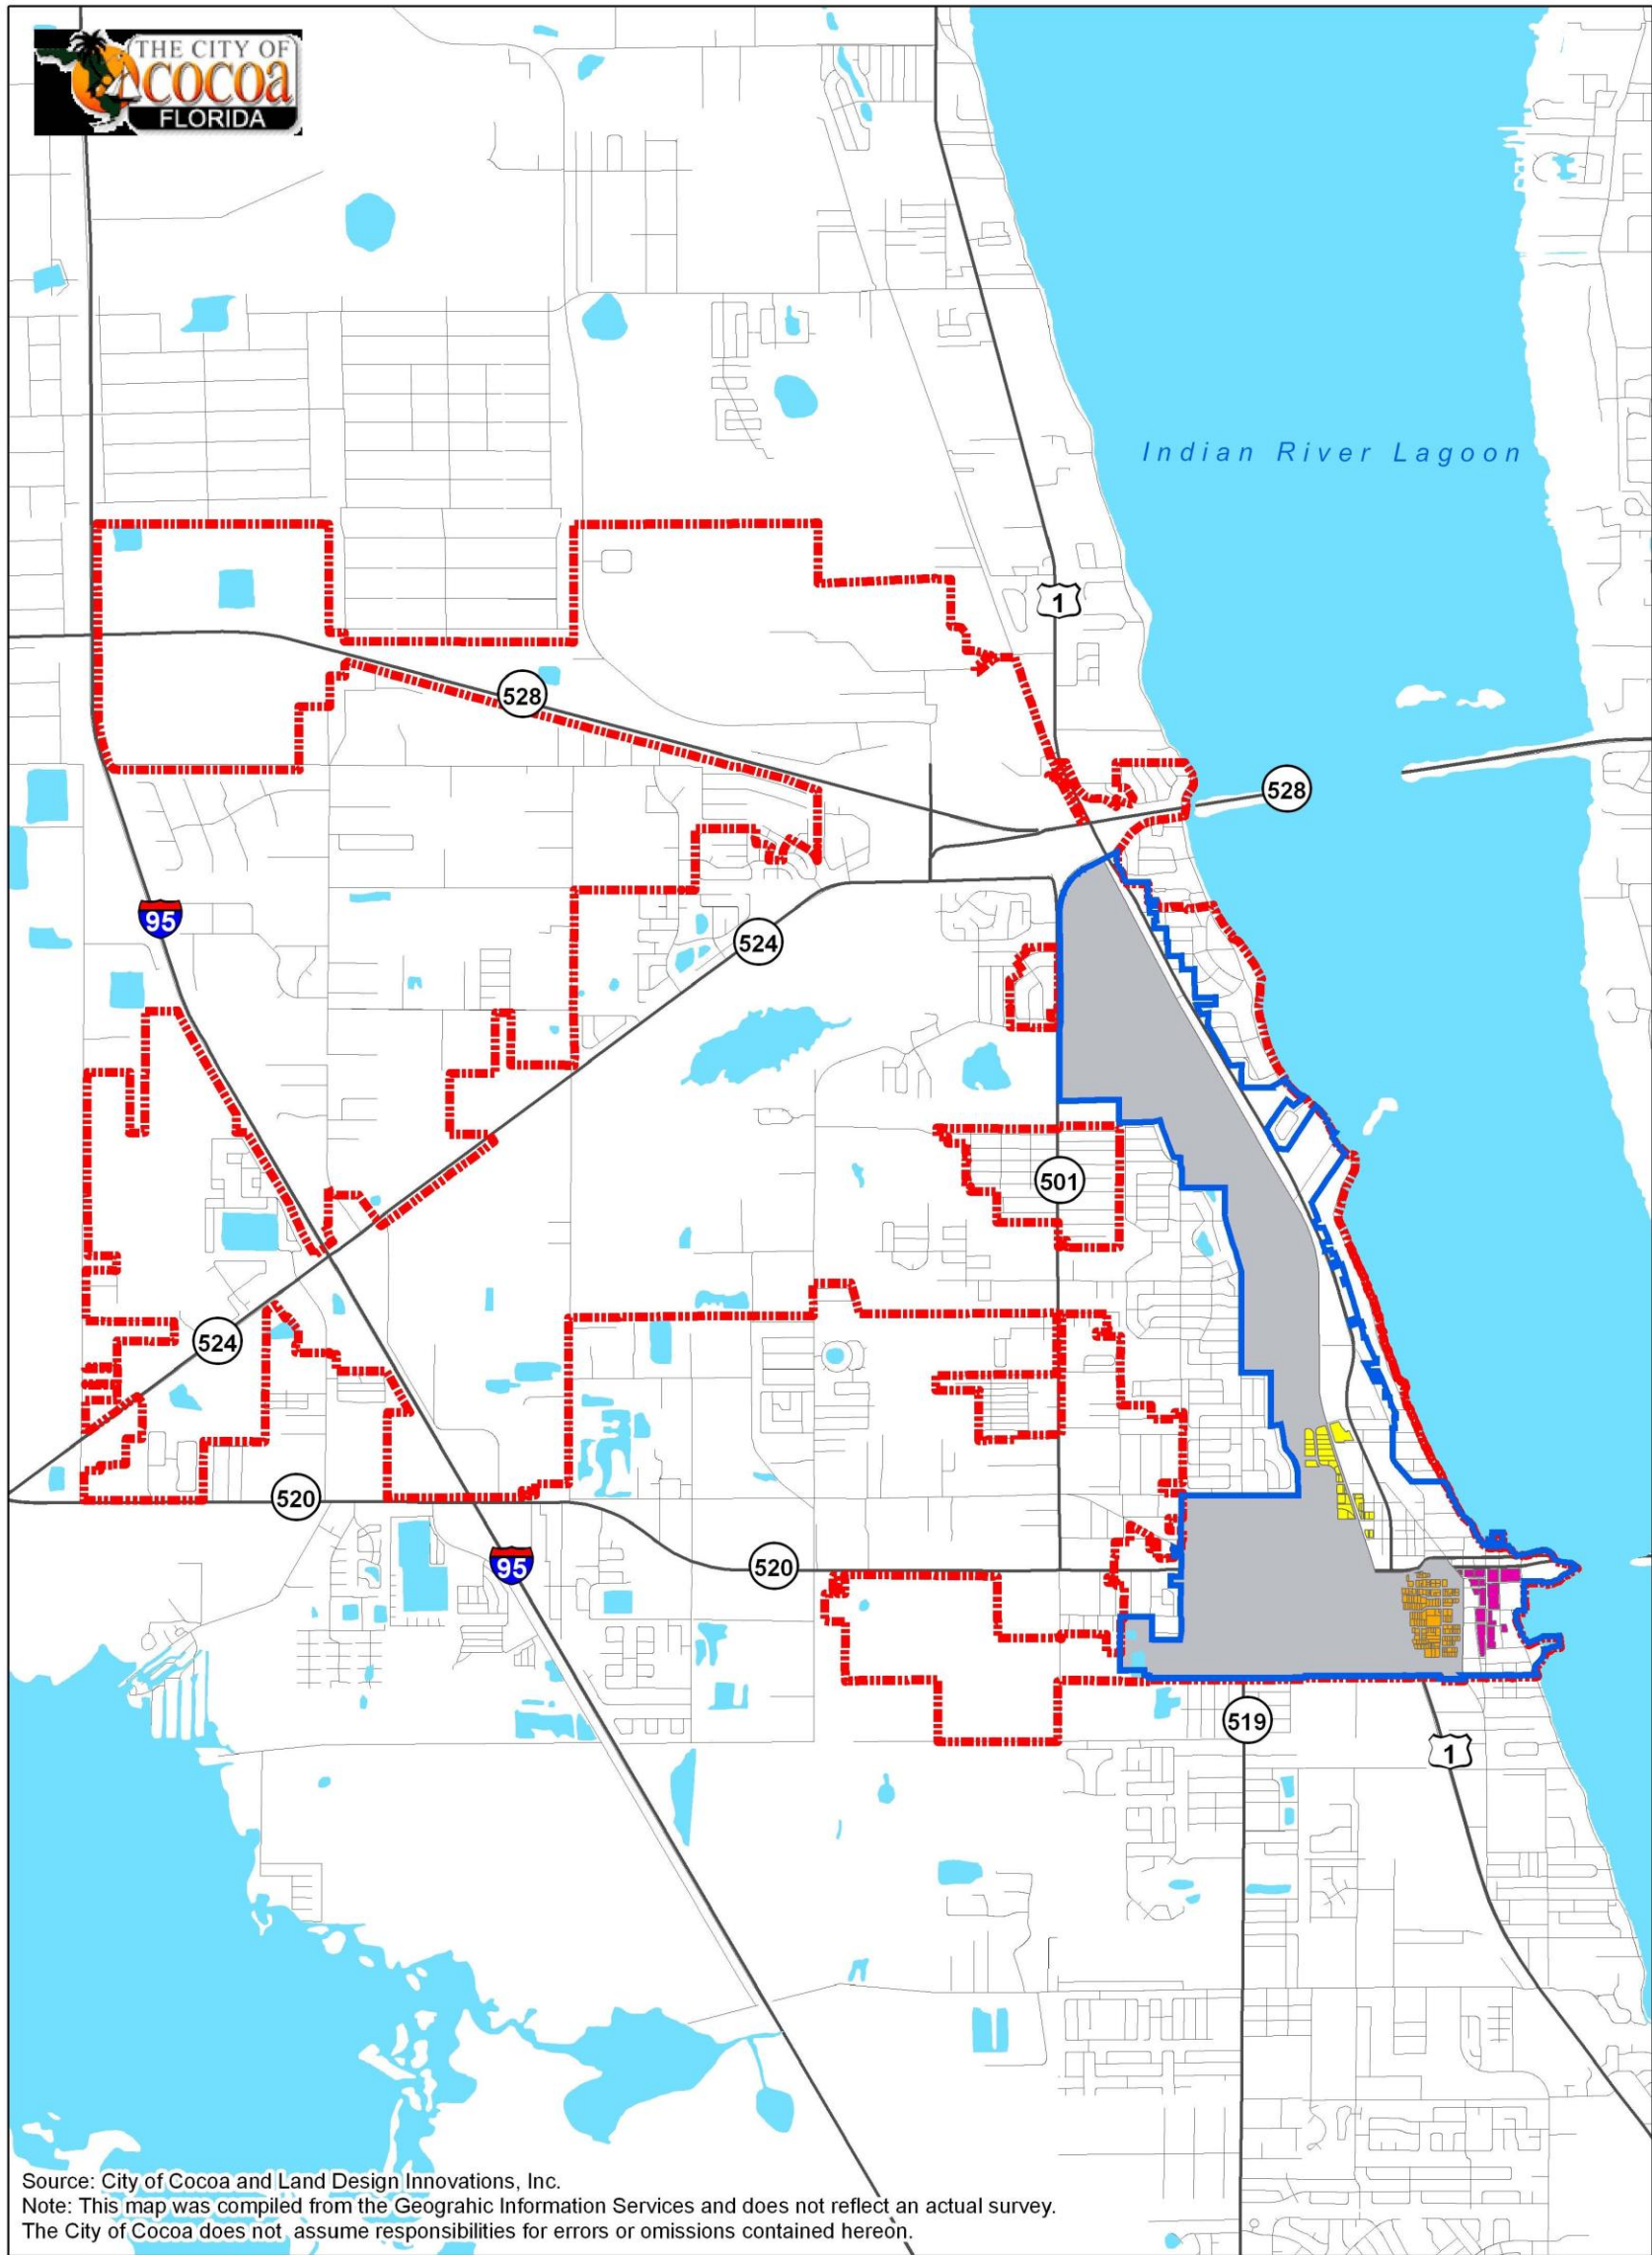

Map M-I-9: Enterprise Zones and Special Economic Development Districts

<p>ENTERPRISE ZONES AND SPECIAL DISTRICTS</p> <p>Special Districts</p> <ul style="list-style-type: none"> Cocoa Village Overlay Heart of Cocoa Neighborhood Tate Industrial Park FTZ 136 Enterprise Zone EZ501 Brownfield Area BF050401000 	<p>0 0.25 0.5 1 Miles</p> <p>LAND DESIGN INNOVATIONS <small>Geographic Information Services</small></p> <p>140 North Orlando Avenue Suite 295 Winter Park, Florida 32789</p> <p>April 2010</p>
--	--