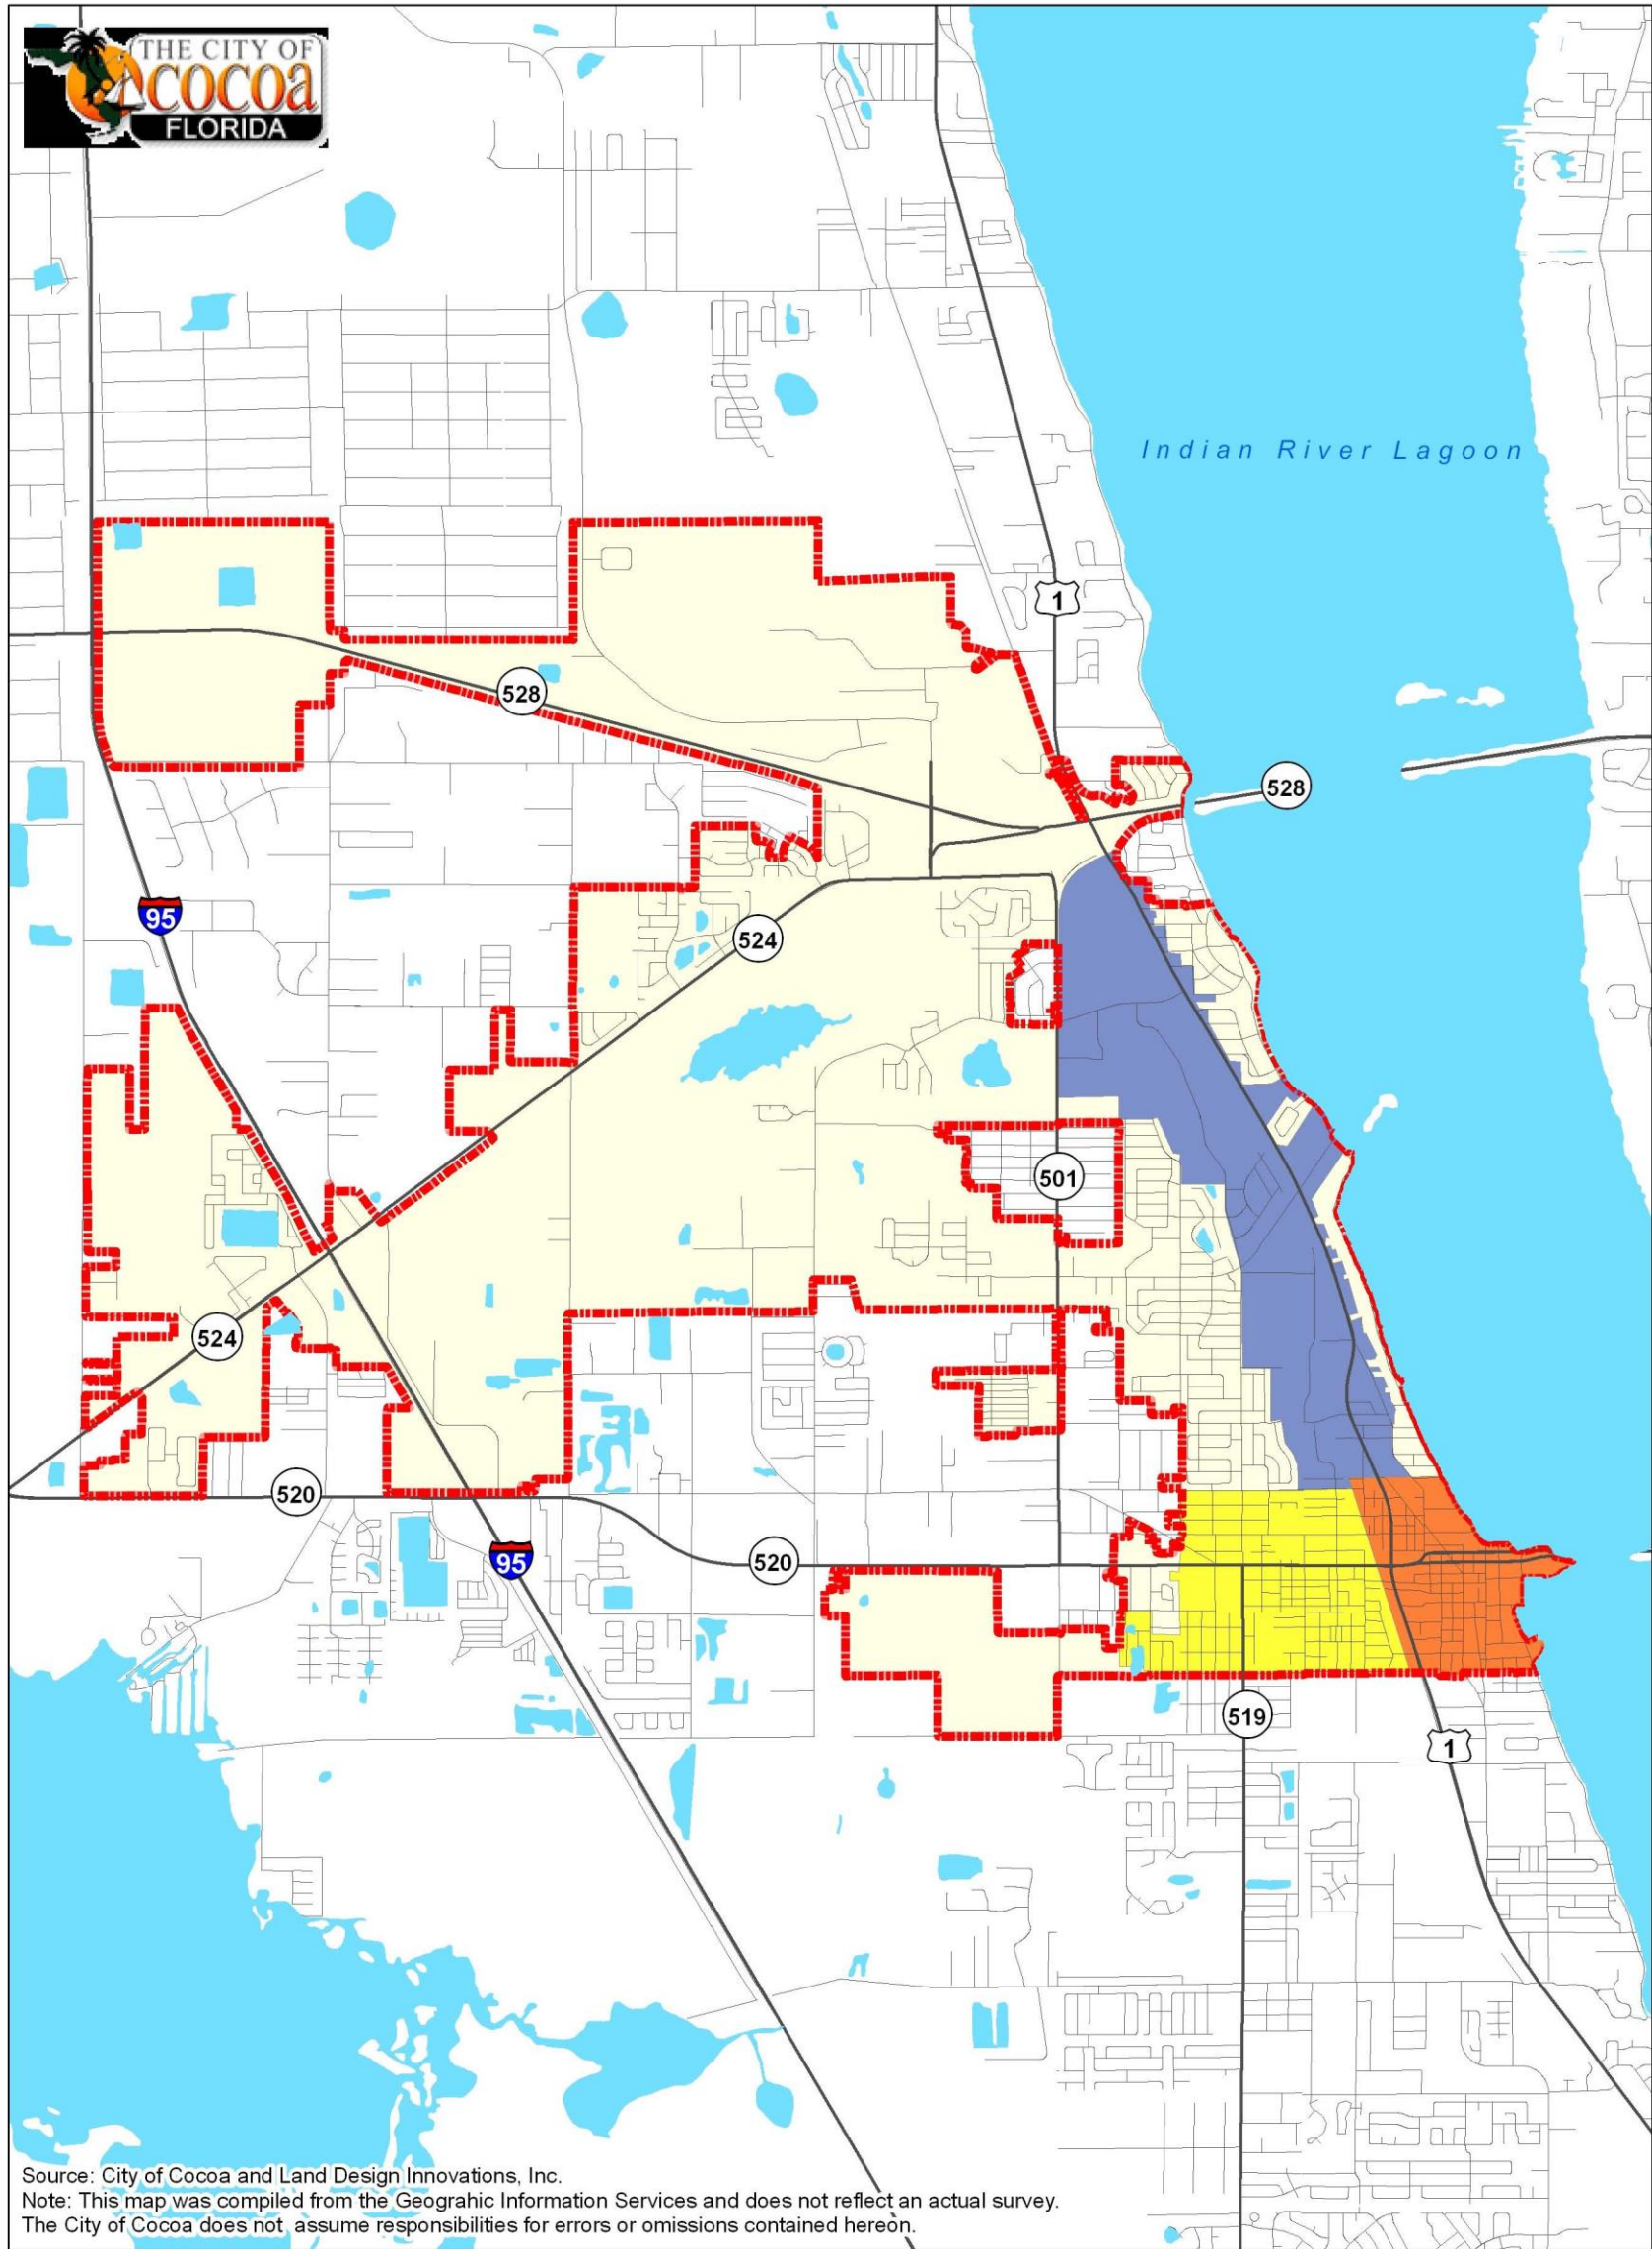

Map M-I-8: Community Redevelopment Areas

<h3>COMMUNITY REDEVELOPMENT AREAS</h3> <ul style="list-style-type: none"> City of Cocoa Cocoa Downtown RDA Diamond Square RDA US-1 Corridor RDA	<p>0 0.15 0.3 0.6 0.9 Miles</p> <p>LAND DESIGN INNOVATIONS INCORPORATED 140 North Orlando Avenue Suite 295 Winter Park, Florida 32789</p> <p>July 2009</p>
--	---